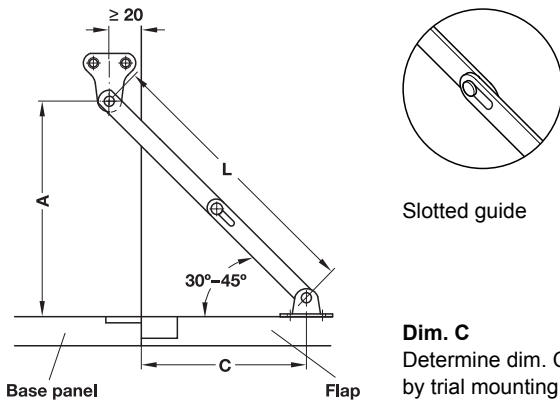

### Flap stay

Without braking effect

→ With slotted centre joint

→ With locking mechanism in joint

- Material: Steel
- Finish: Nickel plated
- Mounting: For left and right hand use
- Installation: For screw fixing

- Material: Steel
- Finish: Nickel plated
- Mounting: For left or right hand use
- Installation: For screw fixing

#### Installation

Length L mm	Internal cabinet height mm	Dim. A mm
150	min. 135	125
200	min. 170	160
250	min. 200	190
300	min. 230	230

Length L mm	Internal cabinet height mm	Dim. A mm
150	min. 135	125
200	min. 170	160
250	min. 200	190
300	min. 230	230

Length L mm	Cat. No.
150	365.10.753
200	365.10.754
250	365.10.755
300	365.10.756

Packing: 1 or 50 pieces

Mounting	Length L mm	Cat. No.
Left	150	365.60.781
	200	365.60.783
	250	365.60.785
	300	365.60.787
Right	150	365.60.780
	200	365.60.782
	250	365.60.784
	300	365.60.786