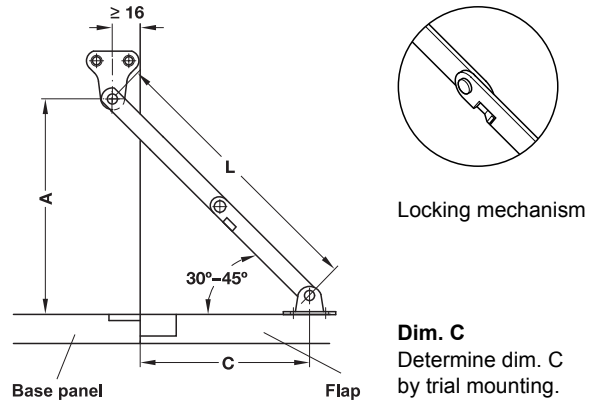

### Flap stay

Without braking effect

→ With slotted centre joint

→ With locking mechanism in joint

- Material: Steel
- Finish: Nickel plated
- Mounting: For left and right hand use
- Installation: For screw fixing

- Material: Steel
- Finish: Nickel plated
- Mounting: For left or right hand use
- Installation: For screw fixing

#### Installation

Length L mm	Internal cabinet height mm	Dim. A mm
150	min. 135	125
200	min. 170	160
250	min. 200	190
300	min. 230	230

Length L mm	Internal cabinet height mm	Dim. A mm
150	min. 135	125
200	min. 170	160
250	min. 200	190
300	min. 230	230

Length L mm	Cat. No.
150	365.10.753
200	365.10.754
250	365.10.755
300	365.10.756

Packing: 1 or 50 pieces

Mounting	Length L mm	Cat. No.
Left	150	365.60.781
	200	365.60.783
	250	365.60.785
	300	365.60.787
Right	150	365.60.780
	200	365.60.782
	250	365.60.784
	300	365.60.786