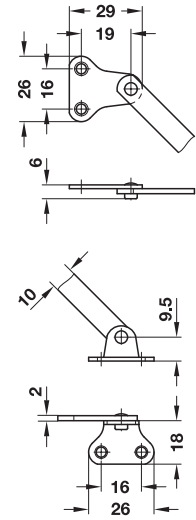

### Flap stay

Without braking effect

→ With slotted centre joint

→ With locking mechanism in joint

- Material: Steel
- Finish: Nickel plated
- Mounting: For left and right hand use
- Installation: For screw fixing

- Material: Steel
- Finish: Nickel plated
- Mounting: For left or right hand use
- Installation: For screw fixing

#### Installation

Length L mm	Internal cabinet height mm	Dim. A mm
150	min. 135	125
200	min. 170	160
250	min. 200	190
300	min. 230	230

Length L mm	Internal cabinet height mm	Dim. A mm
150	min. 135	125
200	min. 170	160
250	min. 200	190
300	min. 230	230

Length L mm	Cat. No.
150	365.10.753
200	365.10.754
250	365.10.755
300	365.10.756

Packing: 1 or 50 pieces

Mounting	Length L mm	Cat. No.
Left	150	365.60.781
	200	365.60.783
	250	365.60.785
	300	365.60.787
Right	150	365.60.780
	200	365.60.782
	250	365.60.784
	300	365.60.786