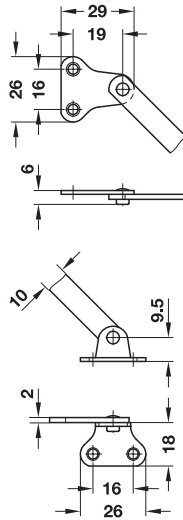

### Flap stay

Without braking effect

→ With slotted centre joint

→ With locking mechanism in joint

- Material: Steel
- Finish: Nickel plated
- Mounting: For left and right hand use
- Installation: For screw fixing

- Material: Steel
- Finish: Nickel plated
- Mounting: For left or right hand use
- Installation: For screw fixing

#### Installation

Length L mm	Internal cabinet height mm	Dim. A mm
150	min. 135	125
200	min. 170	160
250	min. 200	190
300	min. 230	230

Length L mm	Internal cabinet height mm	Dim. A mm
150	min. 135	125
200	min. 170	160
250	min. 200	190
300	min. 230	230

Length L mm	Cat. No.
150	365.10.753
200	365.10.754
250	365.10.755
300	365.10.756

Packing: 1 or 50 pieces

Mounting	Length L mm	Cat. No.
Left	150	365.60.781
	200	365.60.783
	250	365.60.785
	300	365.60.787
Right	150	365.60.780
	200	365.60.782
	250	365.60.784
	300	365.60.786